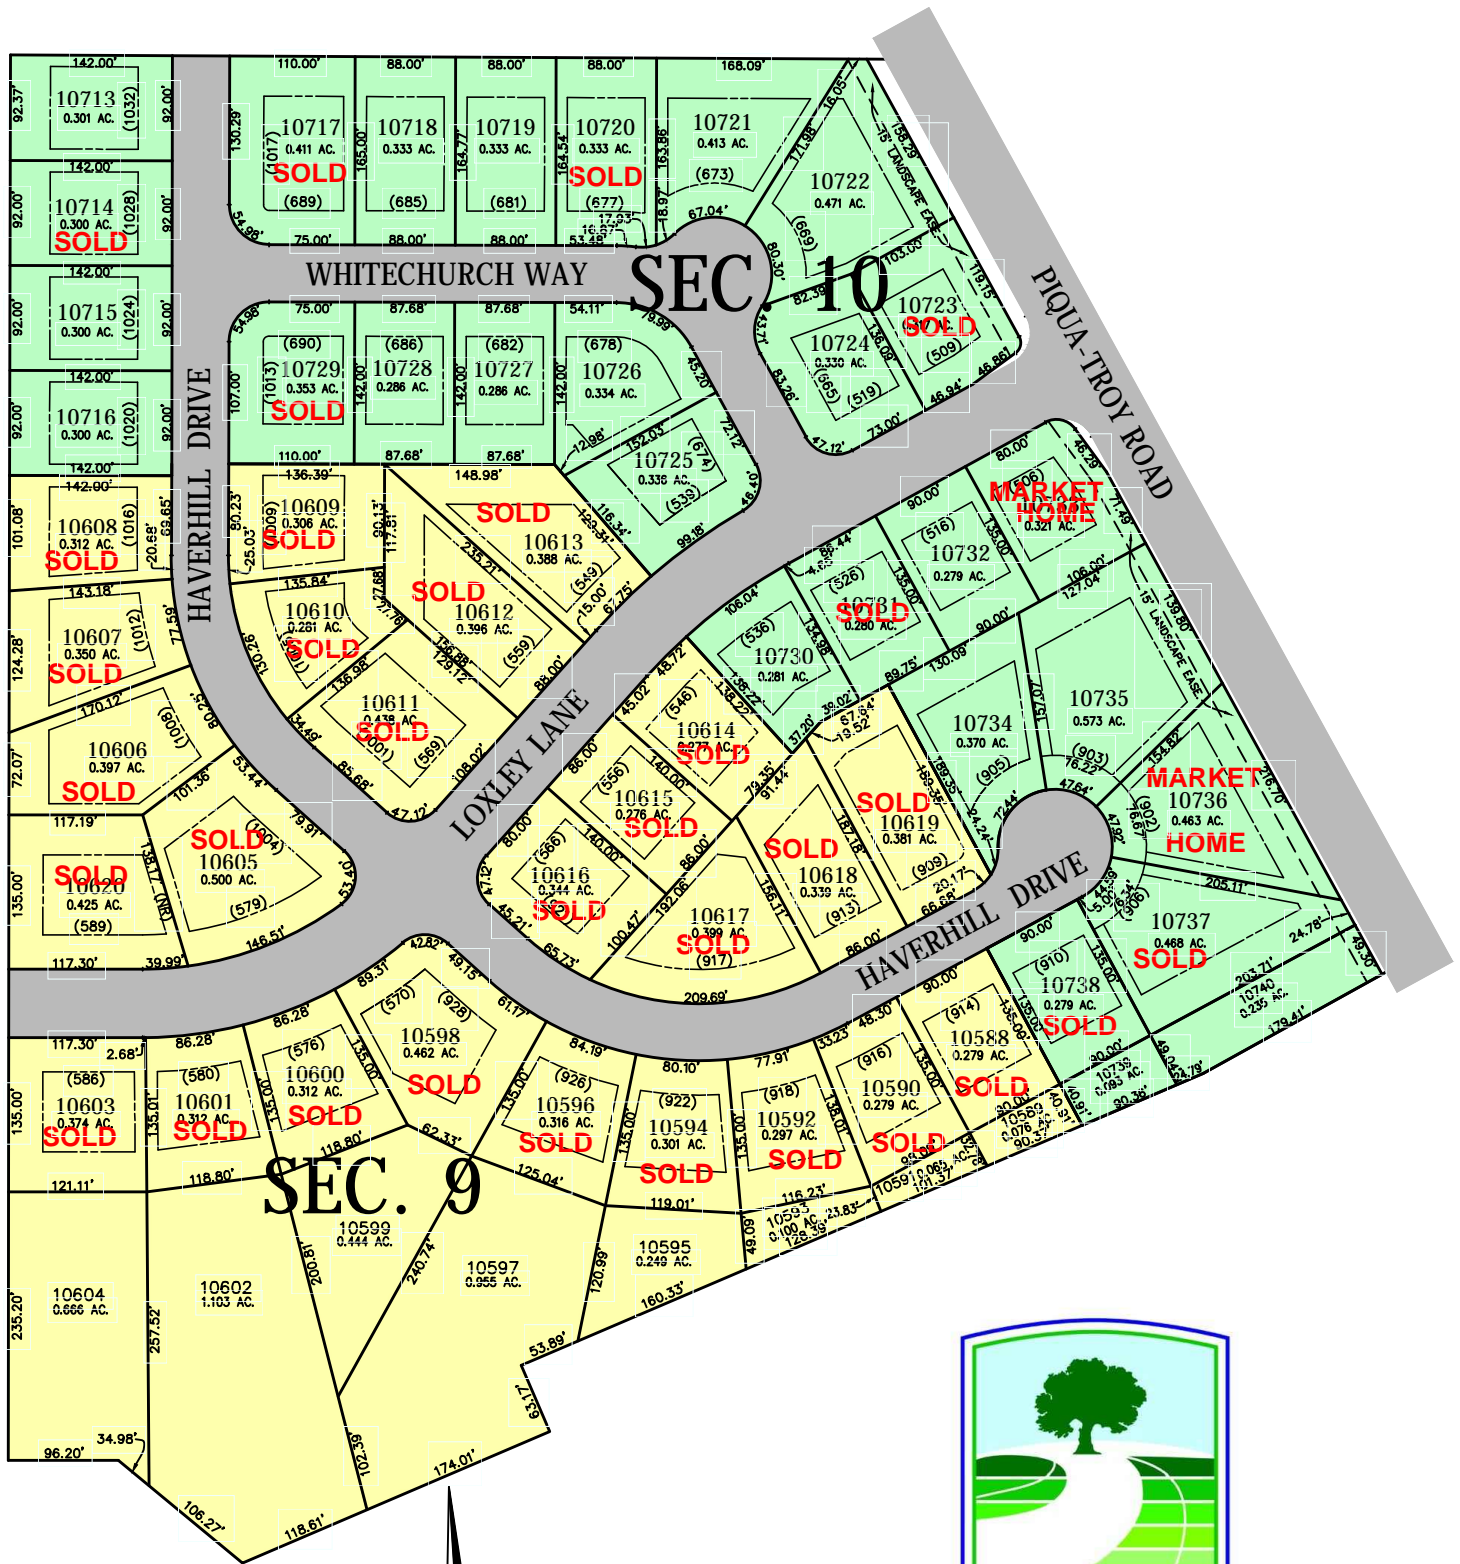

NOTTINGHAM SUBDIVISION, TROY, OHIO

MINESINGER COMPANIES, LLC

NOTTINGHAM DEVELOPMENT, INC.
TROY, OHIO 45373
PHONE: (937) 335-0110
www.minesingercompanies.com