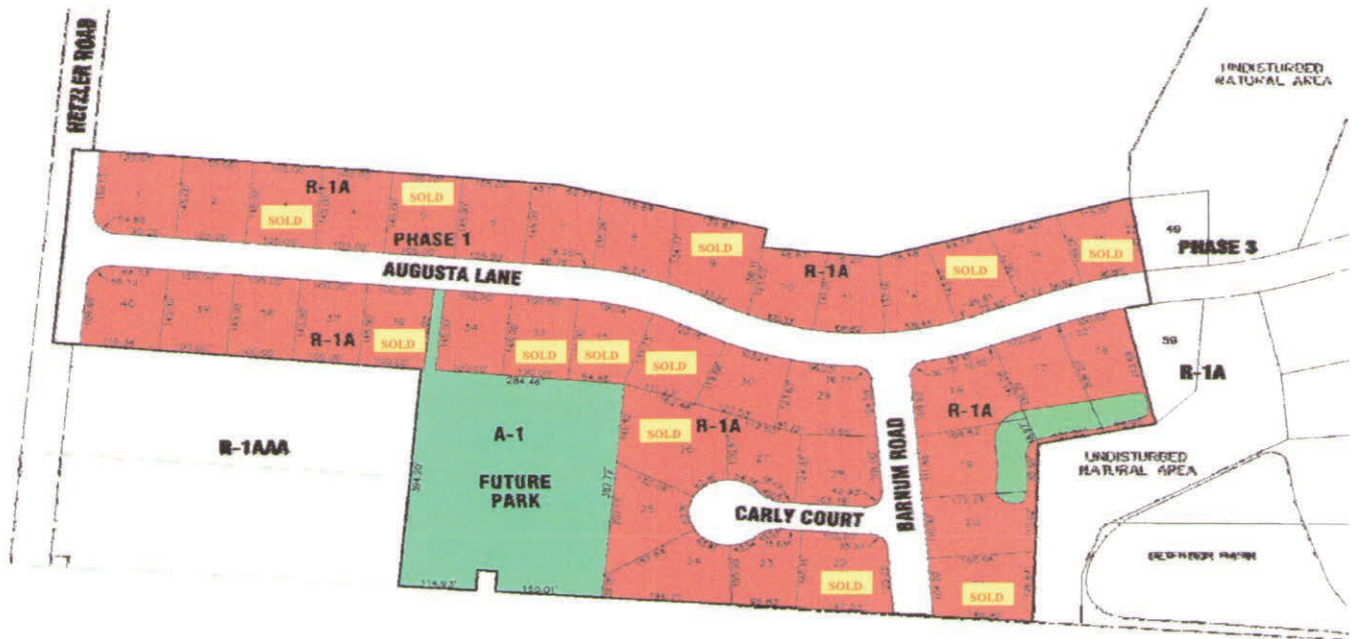

Farmington Meadows

Affordably priced, large family friendly lots.

A-1

Lot Number	List Price	Discount Price	Lot Number	List Price	Discount Price
1	\$32,900	\$21,000	23	\$34,900	\$21,900
2	\$34,900	\$21,900	24	\$37,900	\$23,500
4	\$34,900	\$21,900	25	\$37,900	\$23,500
6	\$32,900	\$21,000	27	\$37,900	\$23,500
7	\$32,900	\$21,000	28	\$37,900	\$23,500
8	\$32,900	\$21,000	29	\$34,900	\$21,900
10	\$34,900	\$21,900	30	\$34,900	\$21,900
11	\$34,900	\$21,900	34	\$37,900	\$23,900
12	\$34,900	\$21,900	35	PARK AREA	
14	\$34,900	\$21,900	37	\$35,900	\$22,500
16	\$34,900	\$21,900	38	\$35,900	\$22,500
17	\$34,900	\$21,900	39	\$35,900	\$22,500
18	\$35,900	\$22,500	40	\$34,900	\$22,500
19	\$37,900	\$23,500			
20	\$37,900	\$23,500			