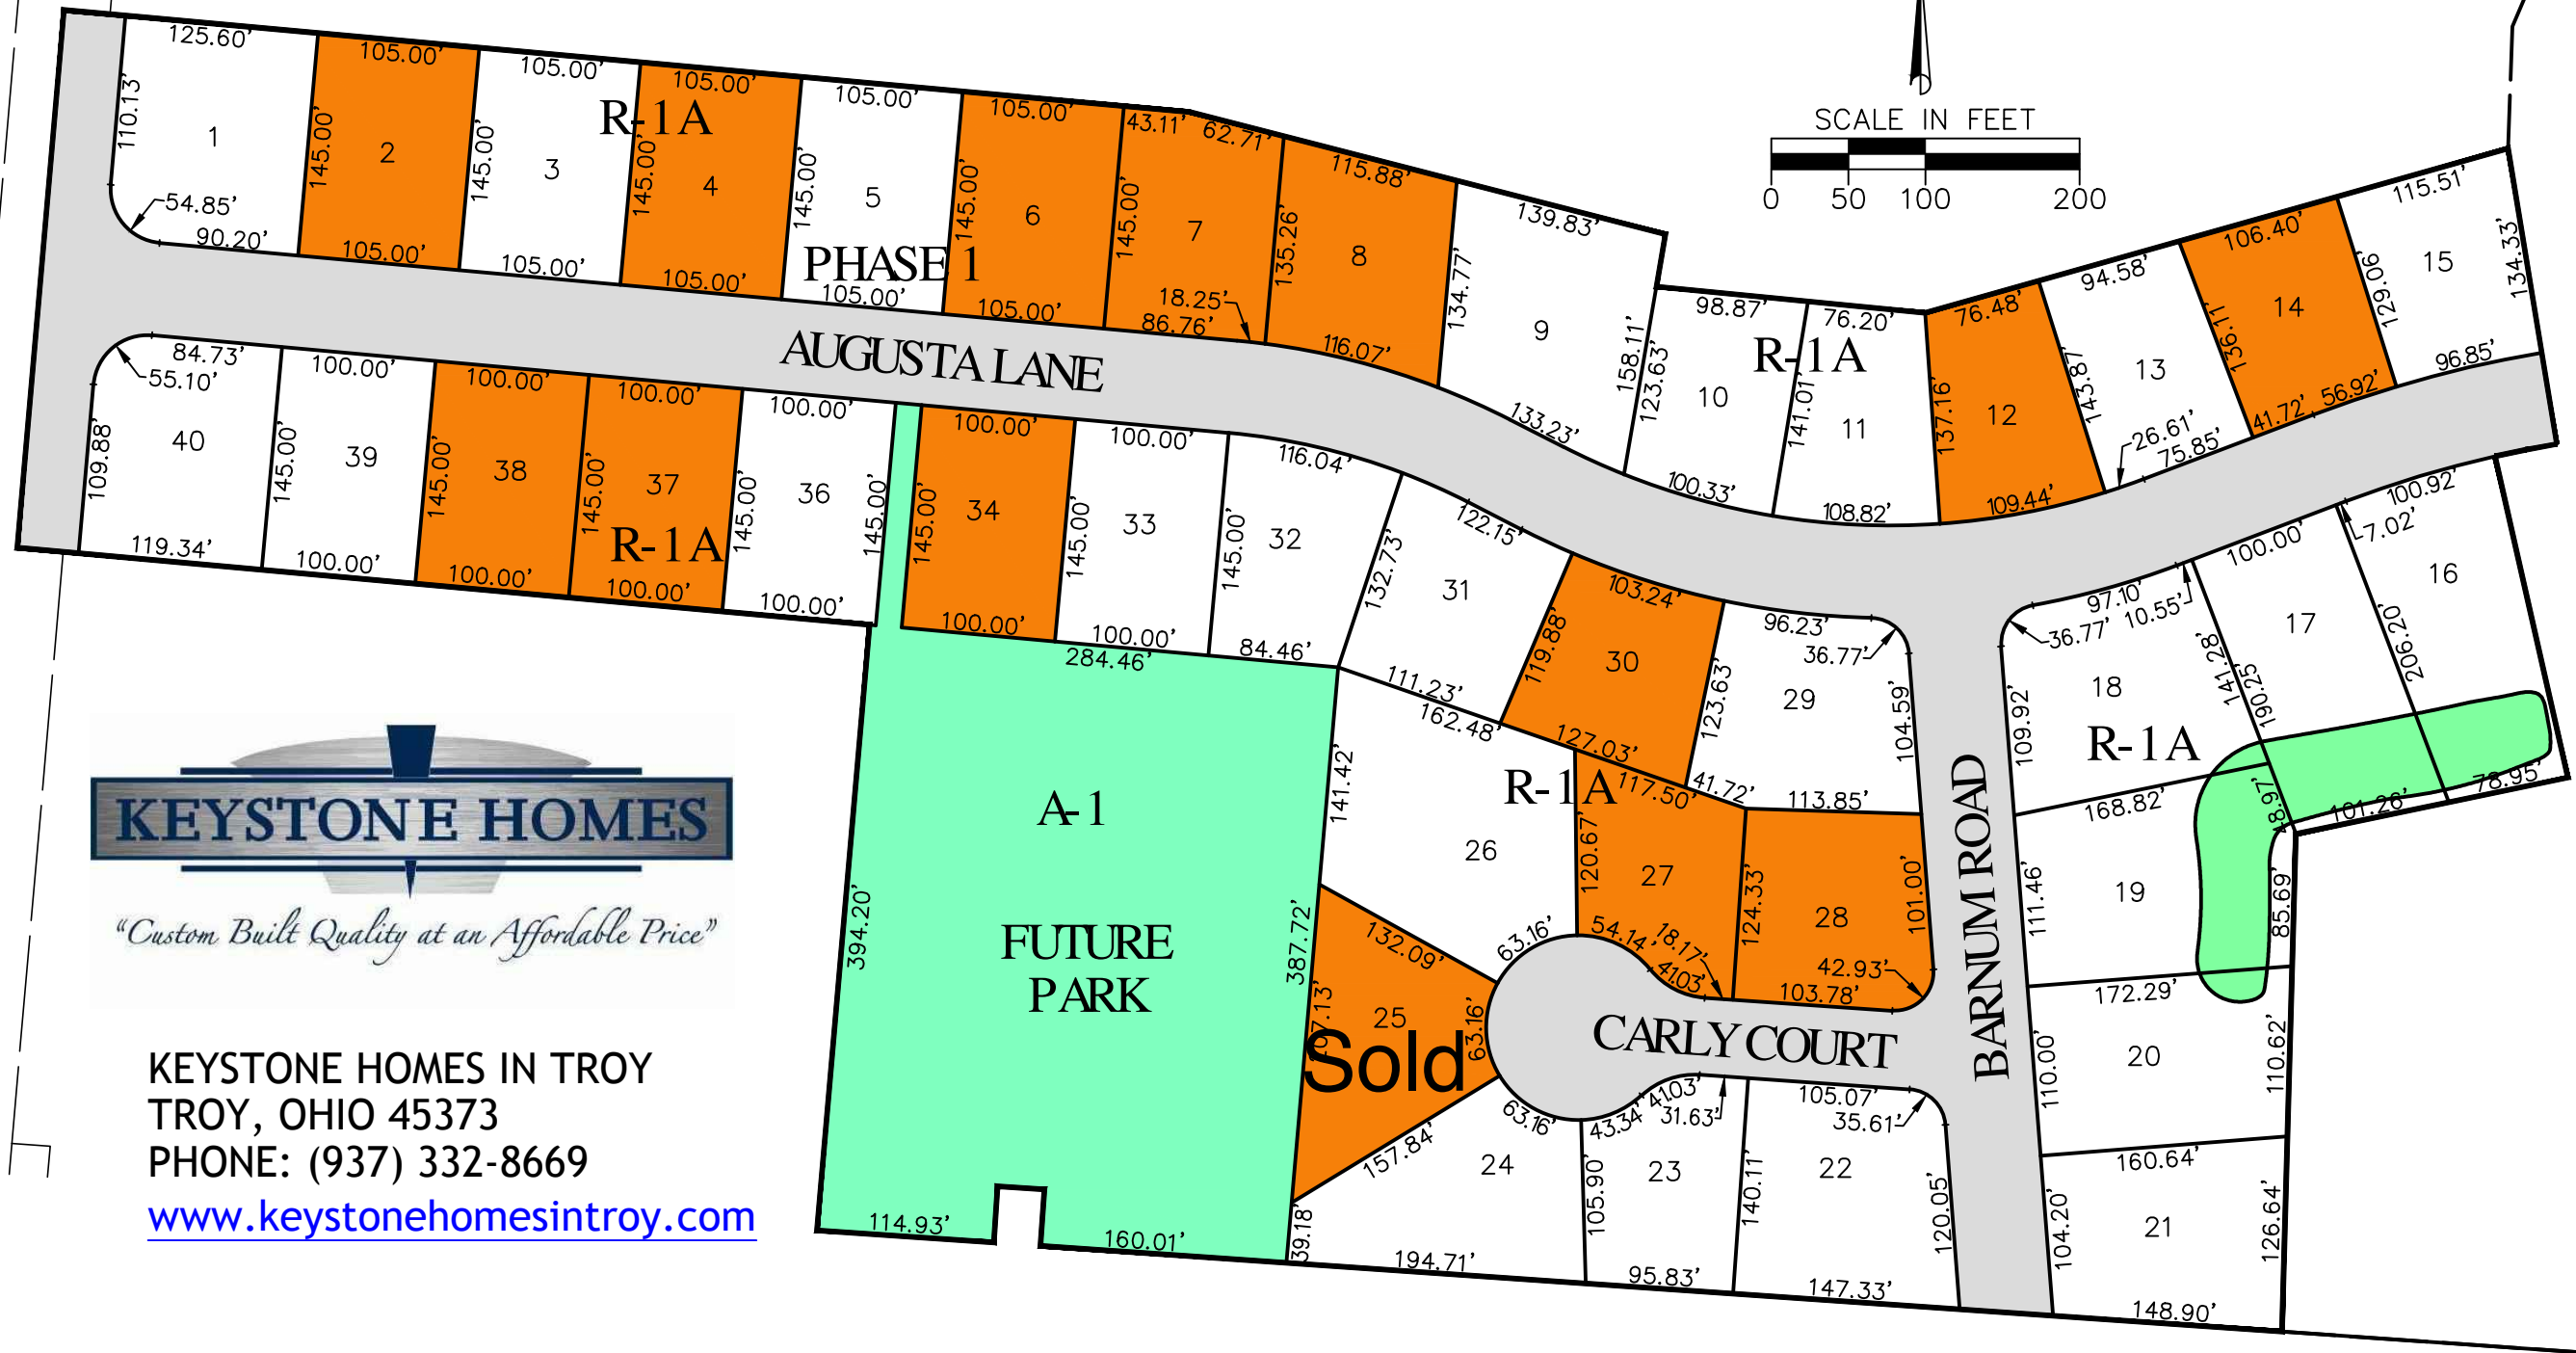

FARMINGTON MEADOWS, PHASE 1

HEITZLER ROAD

 AVAILABLE LOT

"Custom Built Quality at an Affordable Price"

KEYSTONE HOMES IN TROY
TROY, OHIO 45373
PHONE: (937) 332-8669

www.keystonehomesintroy.com