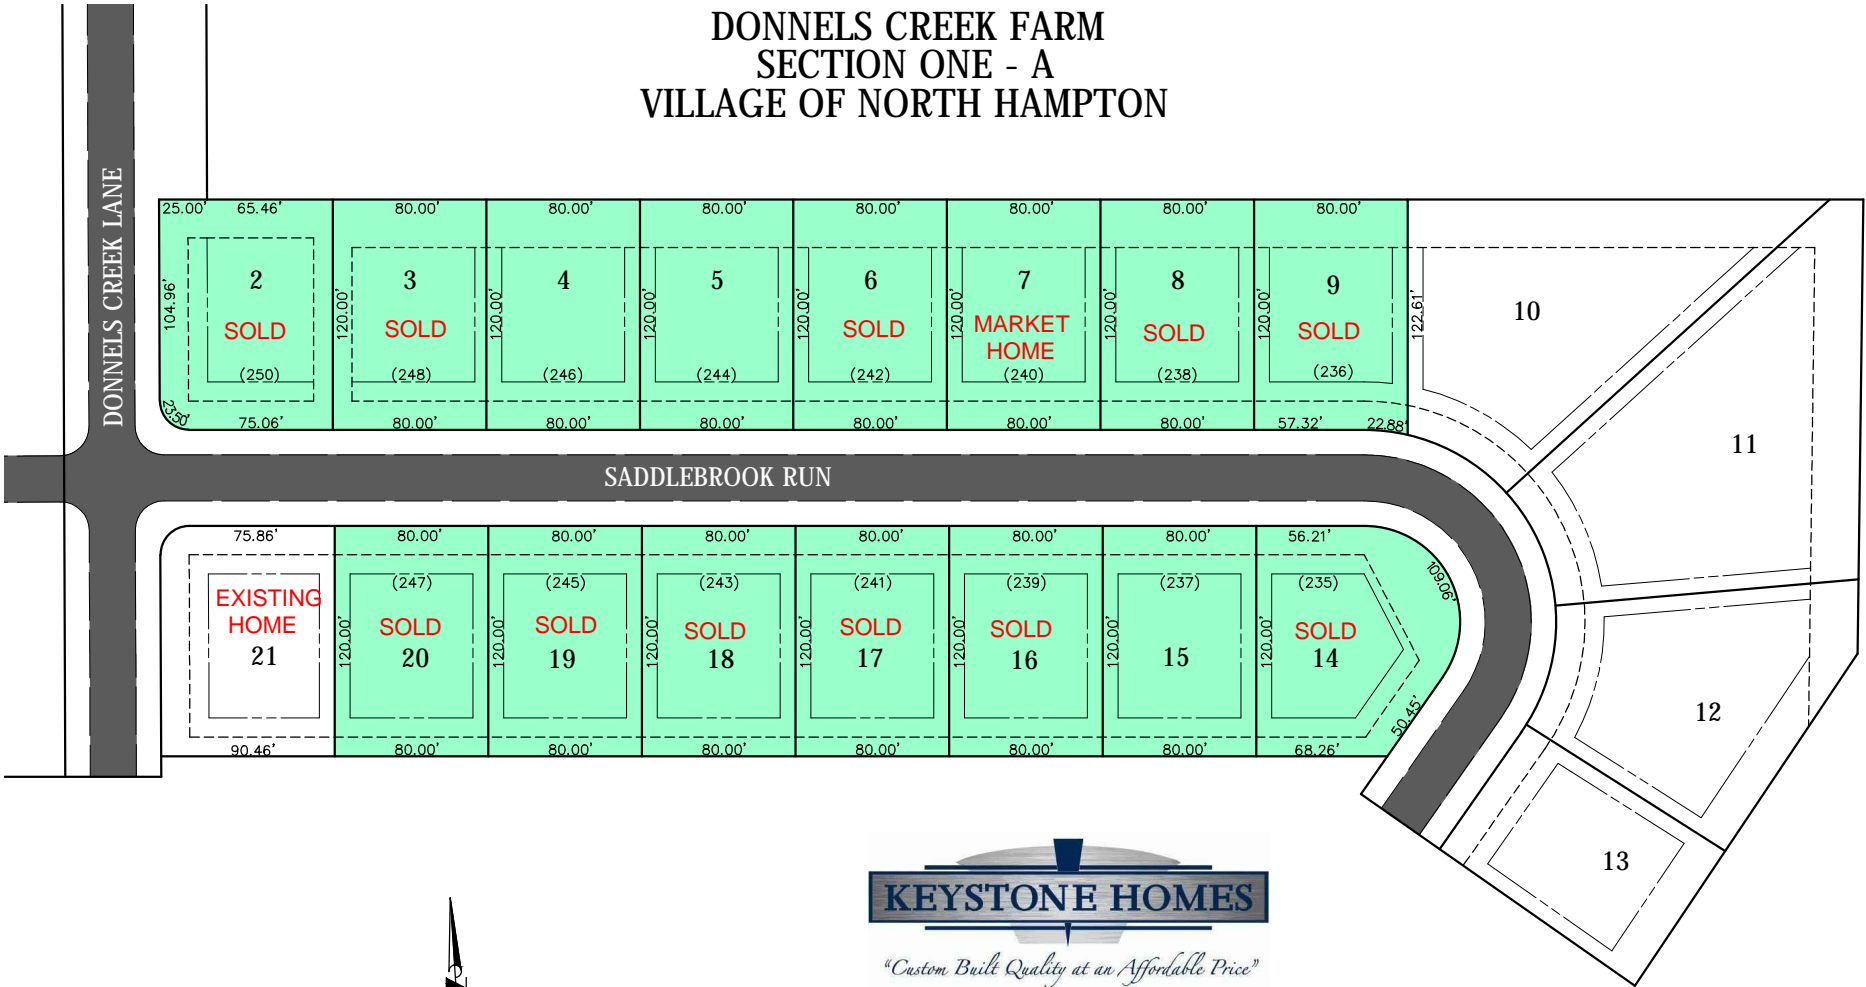

**DONNELS CREEK FARM
SECTION ONE - A
VILLAGE OF NORTH HAMPTON**

KEYSTONE HOMES IN TROY
TROY, OHIO 45373
PHONE: (937) 332-8669
www.keystonehomesintroy.com